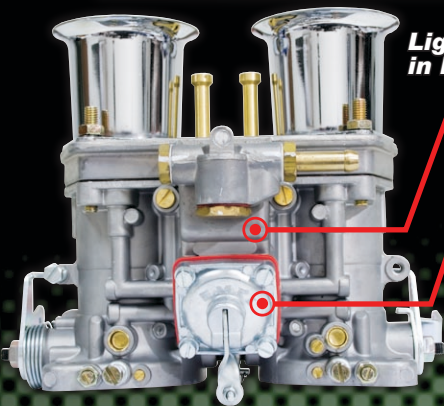

HPMX2.0

**Improved Performance,
Reliability, and Drivability
for 40/44 HPMX
Performance
Carburetors**

**Lightweight Delrin® Ball
in Exhaust Pump Valve**

**New Improved
Linkage Arms**

**New Accelerator Pump
Spring and Diaphragm for
Smoother Acceleration**

**New Reusable
Body Gasket**

**Choke Circuit Eliminated -
No Accidental Enrichment!**

Test Run

Float Level Set

Jetted & Adjusted

EMPI offers a complete line of Performance and Stock Replacement Carburetors