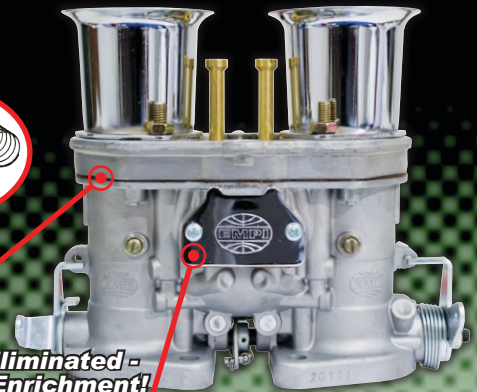

HPMX2.0

**Improved Performance,
Reliability, and Drivability
for 40/44 HPMX
Performance
Carburetors**

**Lightweight Delrin® Ball
in Exhaust Pump Valve**

**New Improved
Linkage Arms**

**New Accelerator Pump
Spring and Diaphragm for
Smoother Acceleration**

**New Reusable
Body Gasket**

**Choke Circuit Eliminated -
No Accidental Enrichment!**

Test Run

Float Level Set

Jetted & Adjusted

EMPI offers a complete line of Performance and Stock Replacement Carburetors