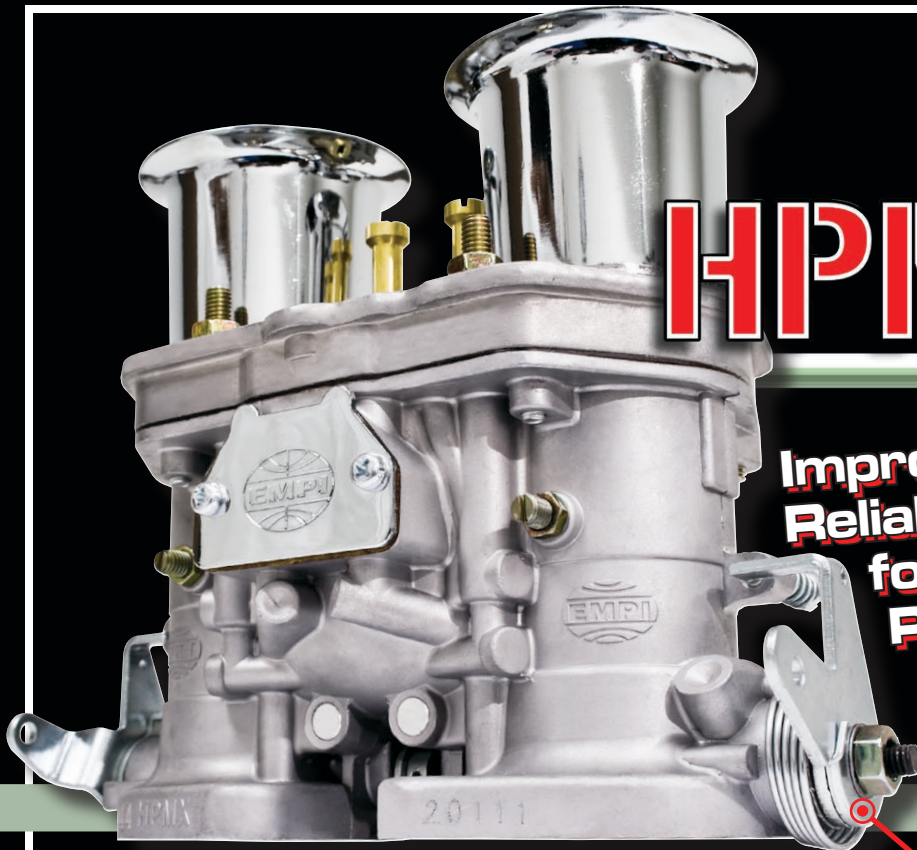

HPMX2.0

**Improved Performance,
Reliability, and Drivability
for 40/44 HPMX
Performance
Carburetors**

**Lightweight Delrin® Ball
in Exhaust Pump Valve**

**New Improved
Linkage Arms**

**New Accelerator Pump
Spring and Diaphragm for
Smoother Acceleration**

**New Reusable
Body Gasket**

**Choke Circuit Eliminated -
No Accidental Enrichment!**

Test Run

Float Level Set

Jetted & Adjusted

EMPI offers a complete line of Performance and Stock Replacement Carburetors